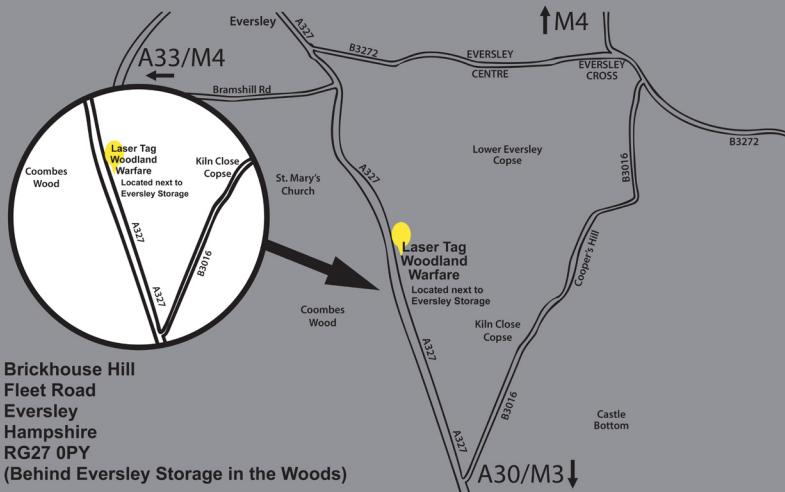

YOU ARE INVITED TO A ACTION PACKED LASER TAG PARTY

YOU ARE INVITED TO:

DATE & TIME:

RSVP:

Directions to Laser Tag Woodland Warfare

FOR FURTHER BOOKINGS CALL 0800 334 5815
OR 01344 286 577
VISIT US ON WWW.LEISUREMATTERS.COM